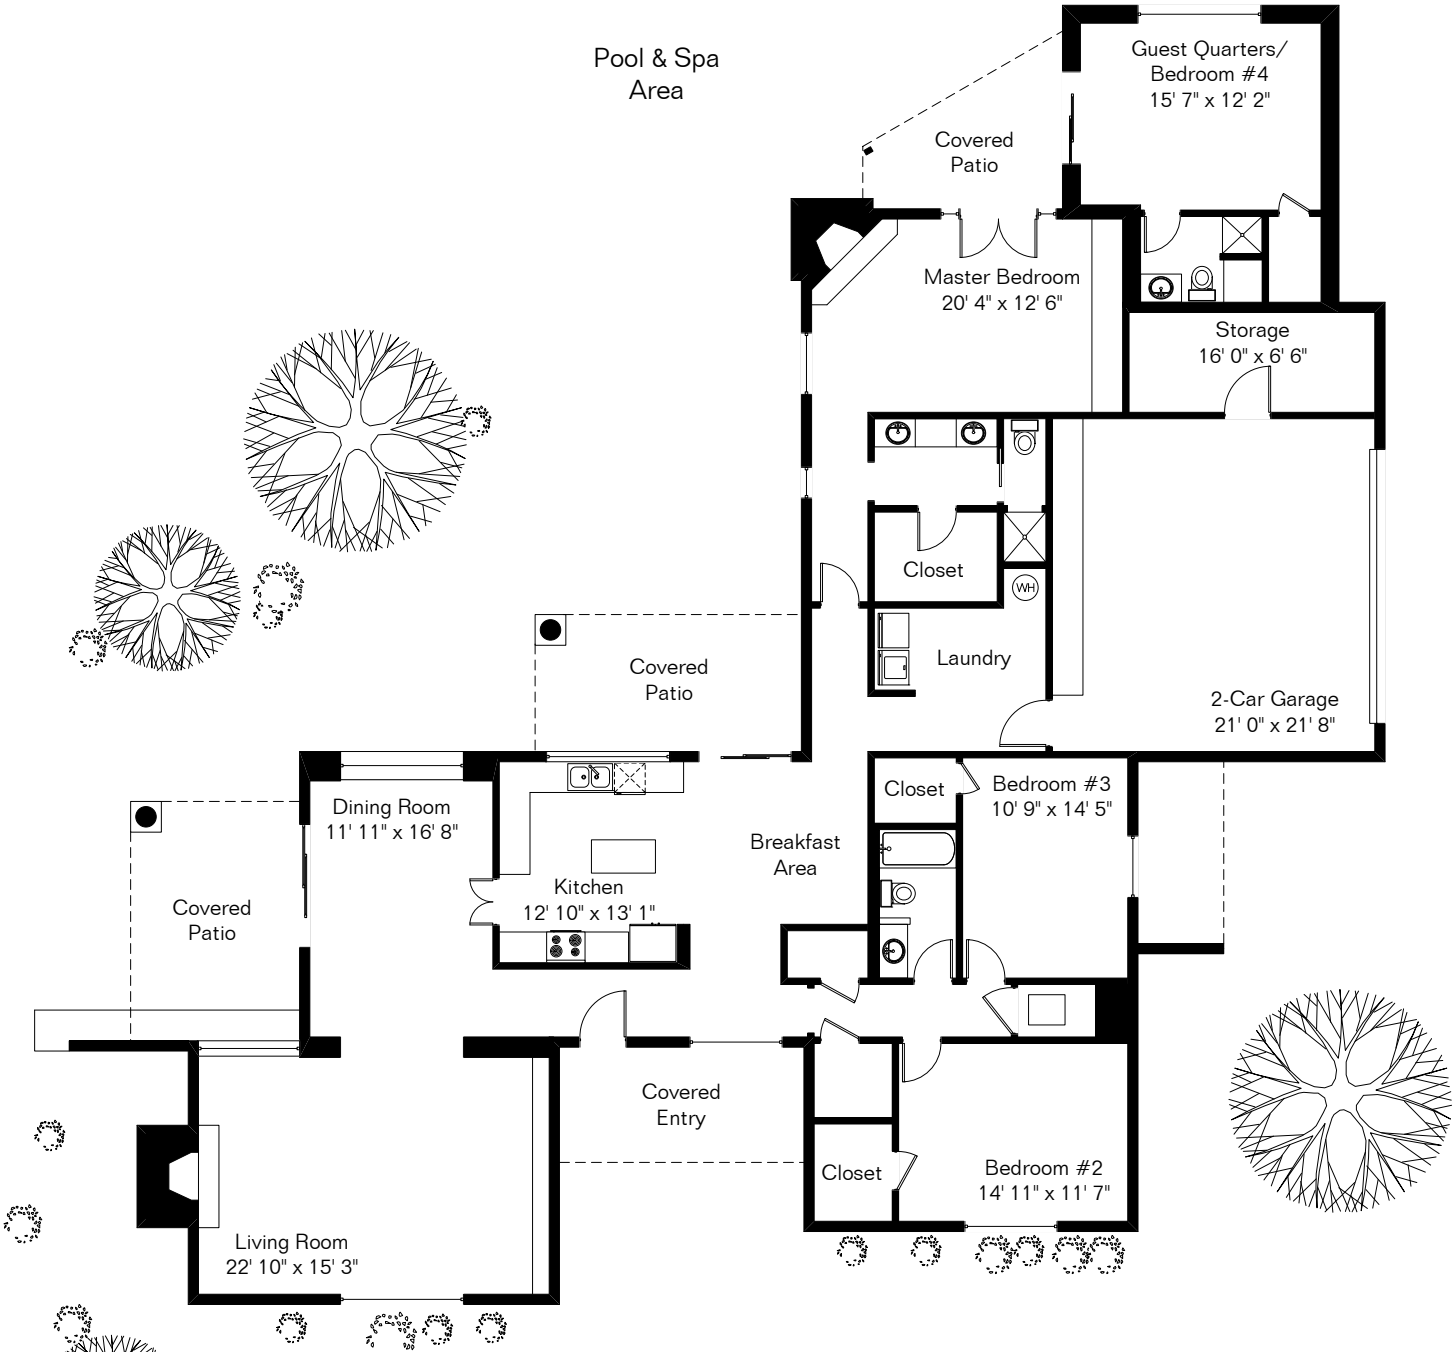

The square footages and room size information are deemed to be reliable but are not guaranteed and should be independently verified.

2196 E Cerrado Brio

Main House 2,371 Sq Ft
 Guest House 324 Sq Ft

 Total Living Area 2,695 Sq Ft
 Garage 597 Sq Ft

Site Visit January 2017

Copyright 2017 Floor Plans First! LLC
 All Rights Reserved.

www.FloorPlansFirst.com

Toll Free (877) 887-1500
 Voice (520) 881-1500
 Fax (520) 791-7701